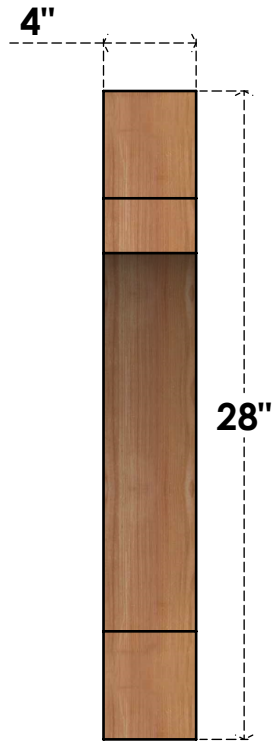

# BRC04X28X28MRC00RWR

4"W X 28"D X 28"H MERCED ROUGH SAWN BRACE, WESTERN RED CEDAR

**SIDE**

**FRONT**

EKENA MILLWORK  
 2300 WEST MAIN ST.  
 CLARKSVILLE, TX 75426  
 TOLL FREE: 866-607-0453  
 WWW.EKENAMILLWORK.COM

**NOTES**

1. INSTALLATION TO BE COMPLETED IN ACCORDANCE WITH MANUFACTURER'S SPECIFICATIONS.
2. DRAWING MAY NOT BE TO SCALE
3. THIS DRAWING IS INTENDED FOR DESIGN AND PLANNING PURPOSES ONLY.
4. ALL INFORMATION CONTAINED HEREIN WAS CURRENT AT THE TIME OF DEVELOPMENT BUT MUST BE REVIEWED AND APPROVED BY THE PRODUCT MANUFACTURER TO BE CONSIDERED ACCURATE.
5. PRODUCTS ARE NOT KILN DRIED. THIS ITEM IS UNIQUE AND WILL CONTAIN THE NATURAL VARIATIONS THAT THE WOOD SPECIES OFFERS. THIS MAY RESULT IN VARIATIONS UP TO 1/4"