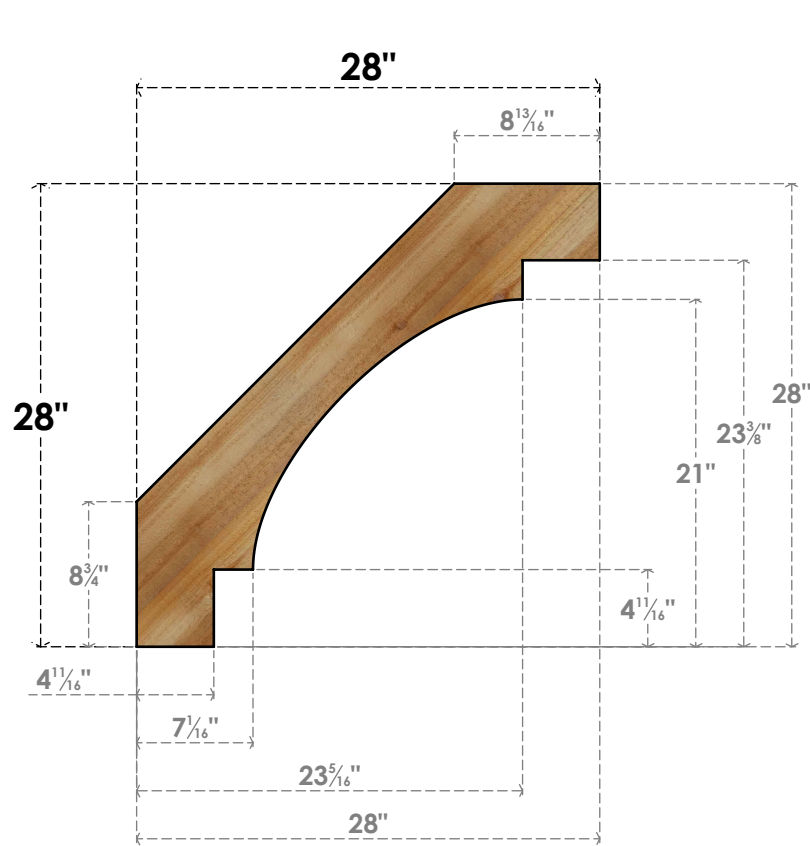

# BRC04X28X28MRC00RWR

4"W X 28"D X 28"H MERCED ROUGH SAWN BRACE, WESTERN RED CEDAR

**SIDE**

**FRONT**

EKENA MILLWORK  
 2300 WEST MAIN ST.  
 CLARKSVILLE, TX 75426  
 TOLL FREE: 866-607-0453  
 WWW.EKENAMILLWORK.COM